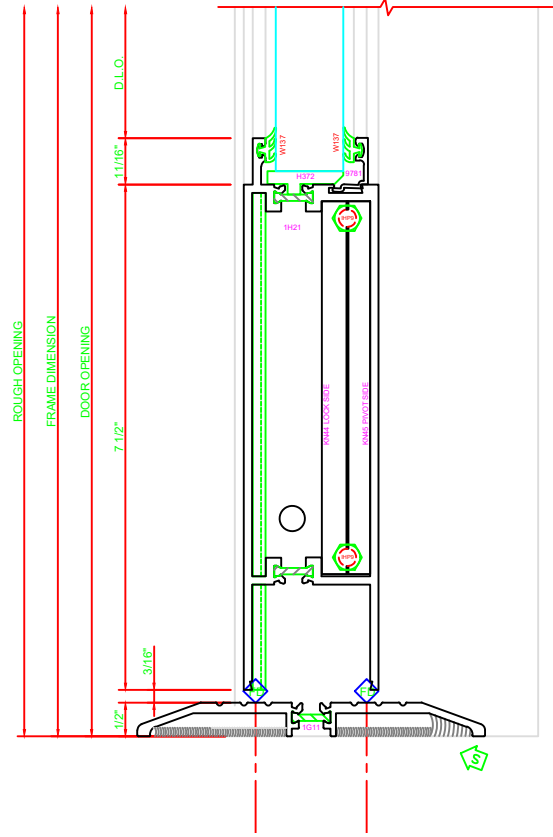

317	STILE
	S/A D502 FOR EFCO STANDARD ABH A160HD CONTINUOUS HINGE

ERASE NOTE  
STANDARD CONTINUOUS HINGE AND STILE

301	STILE
	S/A D502 FOR OFFSET PIVOTS

ERASE NOTE  
BUTT HINGES CAN NOT BE USED WITH THERMASTILE DOORS

100	TOP RAIL
	S/A D502

ERASE NOTE  
TOP RAIL FOR SURFACE CLOSERS, OR DORMA TYPE C.O.C., NOT LCN C.O.C.

200	BOTTOM RAIL
	S/A D502