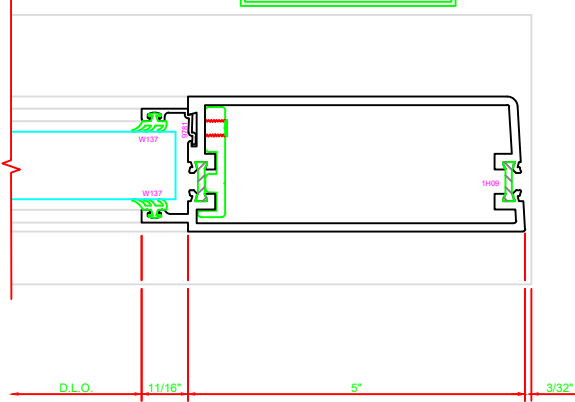

317	STILE
	S/A D502 FOR EFCO STANDARD ABH A160HD CONTINUOUS HINGE

ERASE NOTE  
STANDARD CONTINUOUS HINGE AND STILE

301	STILE
	S/A D502 FOR OFFSET PIVOTS

ERASE NOTE  
BUTT HINGES CAN NOT BE USED WITH THERMASTILE DOORS

100	TOP RAIL
	S/A D502

ERASE NOTE  
TOP RAIL FOR SURFACE CLOSERS, OR DORMA TYPE C.O.C., NOT LCN C.O.C.

200	BOTTOM RAIL
	S/A D502