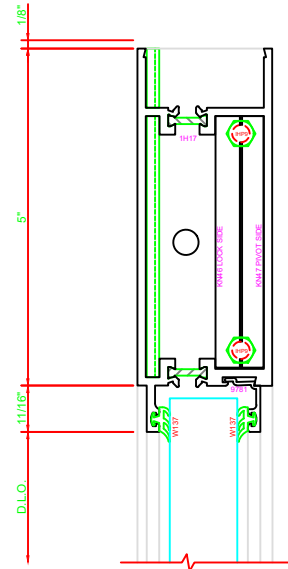

317	STILE
	S/A D502 FOR EFCO STANDARD ABH A160HD CONTINUOUS HINGE

ERASE NOTE  
STANDARD CONTINUOUS HINGE AND STILE

301	STILE
	S/A D502 FOR OFFSET PIVOTS

ERASE NOTE  
BUTT HINGES CAN NOT BE USED WITH THERMASTILE DOORS

100	TOP RAIL
	S/A D502

ERASE NOTE  
TOP RAIL FOR SURFACE CLOSERS, OR DORMA TYPE C.O.C., NOT LCN C.O.C.

200	BOTTOM RAIL
	S/A D502