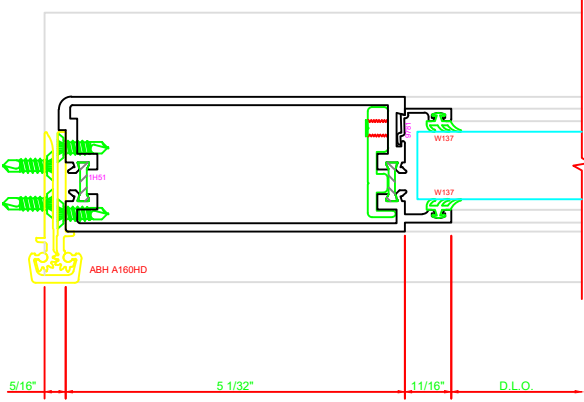

317	STILE
	S/A D502 FOR EFCO STANDARD ABH A160HD CONTINUOUS HINGE

ERASE NOTE  
STANDARD CONTINUOUS HINGE AND STILE

301	STILE
	S/A D502 FOR OFFSET PIVOTS

ERASE NOTE  
BUTT HINGES CAN NOT BE USED WITH THERMASTILE DOORS

100	TOP RAIL
	S/A D502

ERASE NOTE  
TOP RAIL FOR SURFACE CLOSERS, OR DORMA TYPE C.O.C., NOT LCN C.O.C.

200	BOTTOM RAIL
	S/A D502